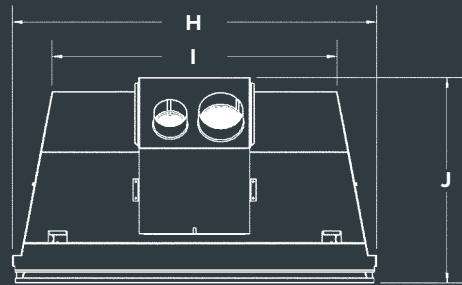

*MG Duravent (Order Kit #46DVA-CL34)

DIMENSIONS

FRONT VIEW

SIDE VIEW

TOP VIEW

	IDV24	IDV34	IDV44
A	24"	28 5/8"	32 7/8"
B	11"	14 1/8"	18 3/8"
C	20 13/16"	25 5/8"	29 7/8"
D	3"	3"	4"
E	3"	3"	3"
F	18 1/2"	21 3/8"	25 3/4"
G	15"	18 1/4"	18 9/16"
H	24 7/16"	28 9/16"	32 7/8"
I	19 1/4"	21 1/4"	25 3/4"
J	15"	18 1/4"	18 9/16"