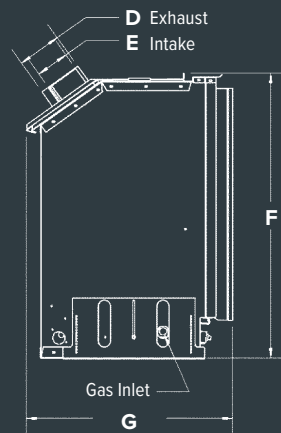

IDVVT36	Vertical Vent Termination
IDVFK25	Flex Pipe Kit
IDVLCP	Block Off Plate – for Lower Chase
ZDV3FC	Flex Connector 3" Diameter

*MG Duravent (Order Kit #46DVA-CL33)

IDVVT43	Vertical Vent Termination
I43FK25	Flex Pipe Kit
I43LCP	Block Off Plate – for Lower Chase
ZDV3FC	Flex Connector 3" Diameter
ZDV4FC	Flex Connector 4" Diameter

*MG Duravent (Order Kit #46DVA-CL34)

DIMENSIONS

FRONT VIEW

SIDE VIEW

TOP VIEW

	IDV24	IDV34	IDV44
A	24"	28 5/8"	32 7/8"
B	11"	14 1/8"	18 3/8"
C	20 13/16"	25 5/8"	29 7/8"
D	3"	3"	4"
E	3"	3"	3"
F	18 1/2"	21 3/8"	25 3/4"
G	15"	18 1/4"	18 9/16"
H	24 7/16"	28 9/16"	32 7/8"
I	19 1/4"	21 1/4"	25 3/4"
J	15"	18 1/4"	18 9/16"