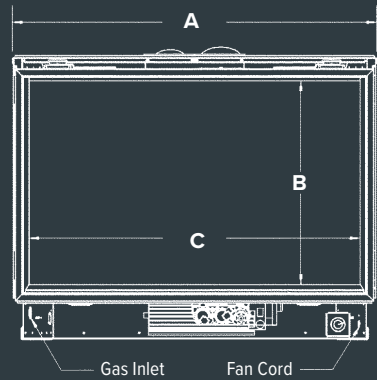

DIMENSIONS

FRONT VIEW