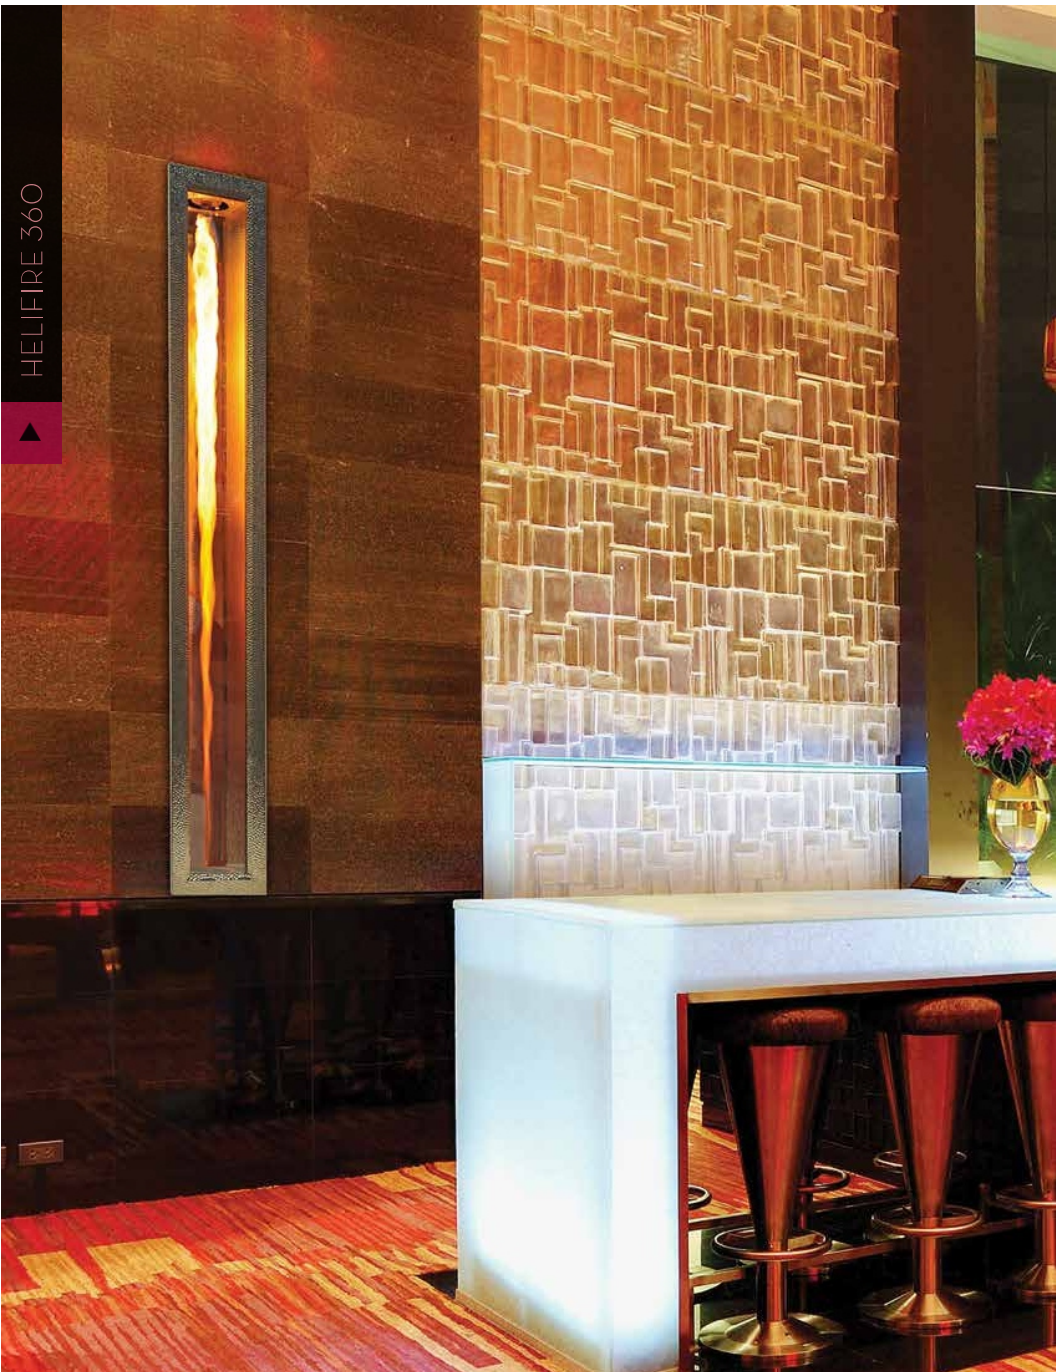

## TOWN & COUNTRY HELIFIRE 360

Our exciting new Town & Country HeliFire 360 adds a dramatic, eye-catching fire feature to any space. Its long, luxurious flame casts a seductive glow and makes a bold design statement wherever it's installed. The HeliFire 360 will be the dominant focal point from which to build your dream environment around.