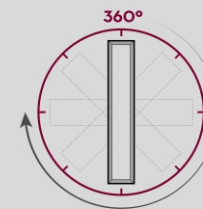

THE POSSIBILITIES ARE ENDLESS

With its ingenious design and unique construction, HeliFire 360 offers endless installation options for every possible application - from vertical to horizontal and everything in between, one-sided to see-thru, indoor or outdoor. The only limit is your imagination.