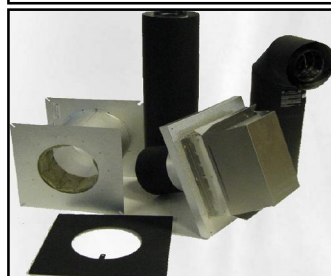

Academy Award Anagrams

Part 1

Find the anagram of the Best Picture Oscar Winner. The year the movie was made and a star of the film are provided as clues. Good luck!

1. **Heed the Return**—1978 starring Robert de Niro
2. **Ok, Cry**—1976 featuring Sylvester Stallone
3. **He Traded Pet**—2006 with Leonardo Decaprio
4. **Avert Rehab**—1995 starring a Scottish Mel Gibson
5. **Ant Polo**—1986 with Willem Dafoe

- answers on page 4

ICC Direct Vent Kits

Horizontal Termination
ICC have recently produced a horizontal termination kit (as seen above) for their Excel Direct Vent pipe. Included in the kit is a horizontal termination, black 90o elbow, wall thimble, trim plate, 24" adjustable black pipe & a 9" black pipe. Unlike some kits available from other manufacturers, the Excel Direct Horizontal Kits will cost you **less** money than if you were to purchase each component separately! Some of the new features of Excel Direct Vent include:

- a **Stop Bead** on each length. This allows you to see whether or

not the lengths are assembled straight. The bead also provides rigidity and looks great.

- **Slip Lengths** are now available through a new design. Each slip length must be attached to a fixed length when needed. These slips are available in either 12" or 24" lengths.
- **New Co-linear Termination Adapter** adapts direct vent from co-linear to coaxial and includes the flashing as its base. All you need is the flexible liner and the cap to complete it.

Installers love Excel Direct Vent because it's so easy to install, yet it's also is the most leak-free system available. It has a smooth and clean appearance which resembles stove pipe.