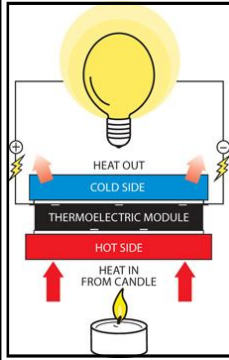

The *Joi* combines practicality with a subtle beauty. It also is versatile as you have the ability to either raise or lower the “cap” to suit your needs. For example, if you prefer the ambience of a quiet dinner surrounding, the cap provides the perfect light in the lowered position (see above right photo). But if you would rather extend the light a little higher (for example—cooking on the barbecue), then the *Joi* can help you there too.