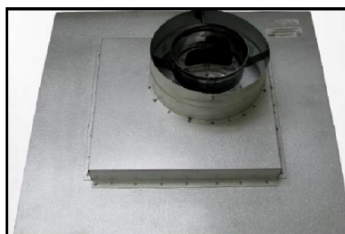

Top view of co-linear Termination adapter

RH Peterson's Contemporary Alternative

New G21 Glass Burner
Now available from R.H. Peterson, a beautiful new contemporary option. With its elevated, tapered platform, the G21 is mirrored back and front. The burner is constructed entirely of stainless steel and the valve is completely hidden from view, yet very accessible. The G21 burns very clean using either fyre-glass or fyre-gems placed directly on the ports.

The G21 comes with a man-

ual or remote ready valve in 18", 24" & 30" sizes and can be burned in either Natural Gas or Propane. While many more colours are available, we

will be stocking Deep Amber, Black Granite and Koi Fyre Gems for now. Contact your sales rep for details on this amazing new burner.