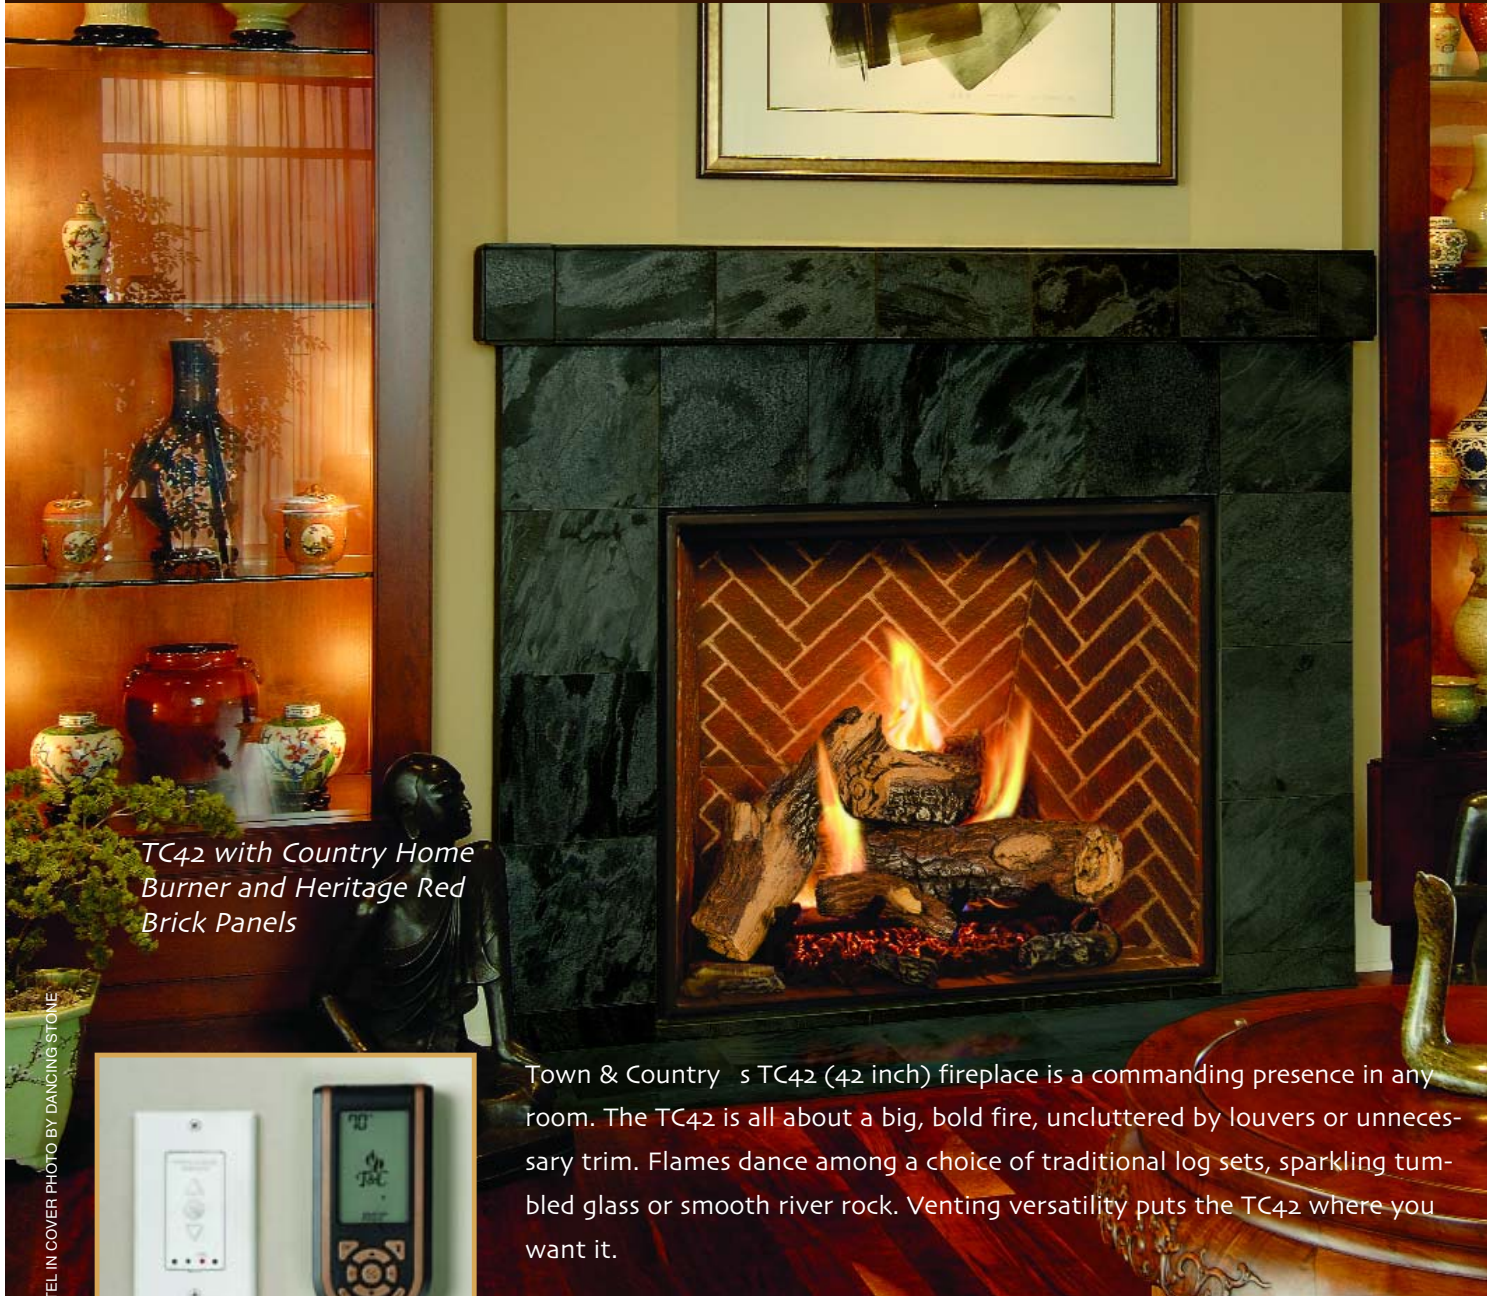

TC 42

TOWN & COUNTRY FIREPLACES

The Original Clean Face Gas Fireplace
and only luxury fireplace with
Design-A-Fire

Is it a Real Wood Burning Fire?

TC42 with Country Home Burner and Heritage Red Brick Panels