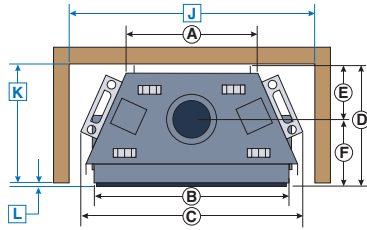

APPLIANCE DIMENSIONS AND MINIMUM COMBUSTIBLE FRAMING DIMENSIONS

APPLIANCE DIMENSIONS

(A)	29 7/16"	74.77 cm
(B)	43 1/2"	110.49 cm
(C)	49 3/4"	126.37 cm
(D)	26 7/8"	68.26 cm
(E)	12 5/8"	32.07 cm
(F)	14 1/4"	36.20 cm
(G)	38 1/8"	96.84 cm
(H)	42 3/16"	107.16 cm
(I)	53 7/8"	136.84 cm

MINIMUM COMBUSTIBLE FRAMING DIMENSIONS

(J)	54"	137.16 cm
(K)	26 1/8"	66.36 cm
(L)	3/4"	1.91 cm
(M)	61 3/4"	156.85 cm
(N)	30 1/8"	76.52 cm
(O)	87 5/16"	221.77 cm
(P)	54"	137.16 cm