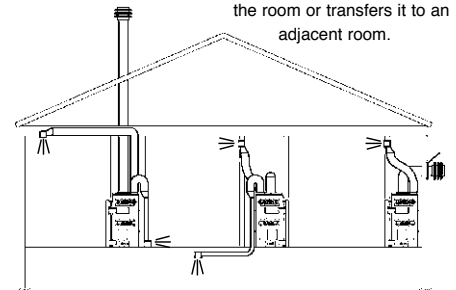

OPTIONAL REMOTE HEAT KIT

Optional Remote Heat Kit, with Variable-Speed Fan, controls heat flow from your Town & Country Fireplace to the room or transfers it to an adjacent room.