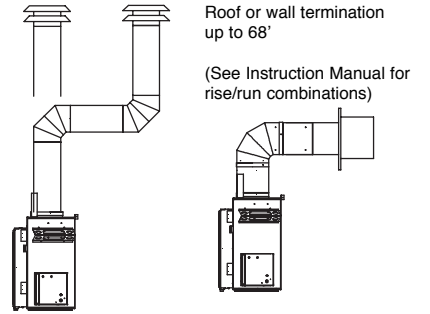

TOWN & COUNTRY VENTING