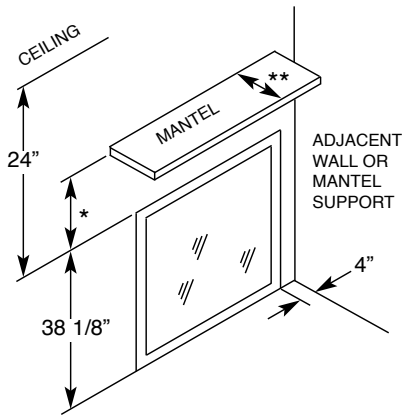

Canadit ENERGUIDE Look for the EnerGuide Gas Fireplace Energy Efficiency Rating in this brochure Based on CSA P.4.1-02	BTU INPUT	NG	LP
	HIGH	61,000	61,000
LOW	46,200	46,200	
EnerGuide Rating	37.19%	37.19%