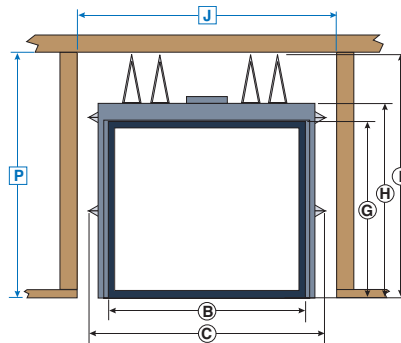

APPLIANCE DIMENSIONS AND MINIMUM COMBUSTIBLE FRAMING DIMENSIONS

APPLIANCE DIMENSIONS

(A)	29 7/16"	74.77 cm
(B)	43 1/2"	110.49 cm
(C)	49 3/4"	126.37 cm
(D)	26 7/8"	68.26 cm
(E)	12 5/8"	32.07 cm
(F)	14 1/4"	36.20 cm
(G)	38 1/8"	96.84 cm
(H)	42 3/16"	107.16 cm
(I)	53 7/8"	136.84 cm

MINIMUM COMBUSTIBLE FRAMING DIMENSIONS

(J)	54"	137.16 cm
(K)	26 1/8"	66.36 cm
(L)	3/4"	1.91 cm
(M)	61 3/4"	156.85 cm
(N)	30 1/8"	76.52 cm
(O)	87 5/16"	221.77 cm
(P)	54"	137.16 cm

Town & Country's comprehensive Warranty assures you of a lifetime of warmth and pleasure