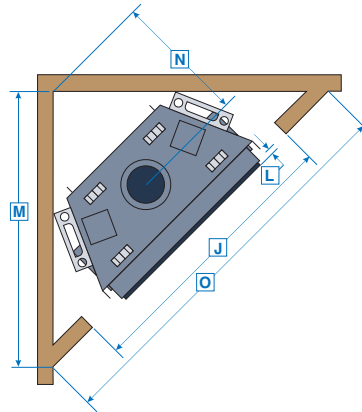

APPLIANCE DIMENSIONS AND MINIMUM COMBUSTIBLE FRAMING DIMENSIONS

APPLIANCE DIMENSIONS

(A)	29 7/16"	74.77 cm
(B)	43 1/2"	110.49 cm
(C)	49 3/4"	126.37 cm
(D)	26 7/8"	68.26 cm
(E)	12 5/8"	32.07 cm
(F)	14 1/4"	36.20 cm
(G)	38 1/8"	96.84 cm
(H)	42 3/16"	107.16 cm
(I)	53 7/8"	136.84 cm

MINIMUM COMBUSTIBLE FRAMING DIMENSIONS

(J)	54"	137.16 cm
(K)	26 1/8"	66.36 cm
(L)	3/4"	1.91 cm
(M)	61 3/4"	156.85 cm
(N)	30 1/8"	76.52 cm
(O)	87 5/16"	221.77 cm
(P)	54"	137.16 cm

Town & Country's comprehensive Warranty assures you of a lifetime of warmth and pleasure