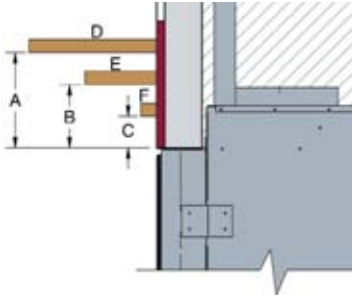

TOWN & COUNTRY FIREPLACES

MANTEL CLEARANCES

REF.	* MANTEL CLEARANCE	REF.	** MANTEL DEPTH
A	9"	D	12"
B	6"	E	6 3/4"
C	3"	F	1 1/2"