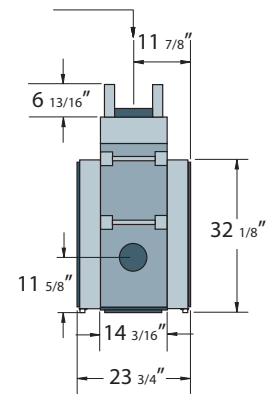

CENTER OF FLUE OUTLET

FRAMING KIT DIMENSIONS