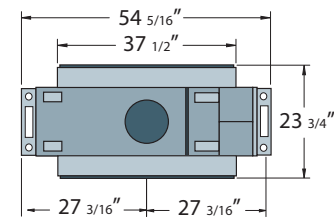

## MANTEL CLEARANCES

REF.	* MANTEL CLEARANCE	REF.	** MANTEL DEPTH
A	9"	D	12"
B	6"	E	6 3/4"
C	3"	F	1 1/2"

Canadit <b>ENERGUIDE</b> Look for the EnerGuide Gas Fireplace Energy Efficiency Rating in this brochure <small>Based on CSA P.4.1-02</small>	BTU INPUT	NG	LP
	HIGH	61,000	61,000
LOW	46,200	46,200	
EnerGuide Rating	36.45%	36.45%	

## APPLIANCE DIMENSIONS