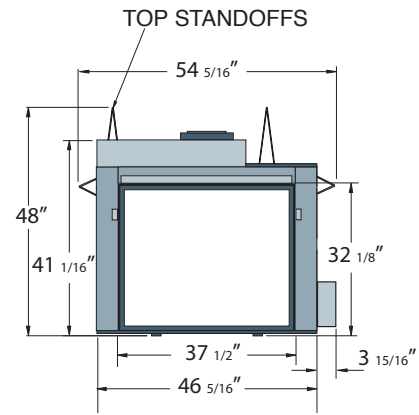

## MANTEL CLEARANCES

REF.	* MANTEL CLEARANCE	REF.	** MANTEL DEPTH
A	9"	D	12"
B	6"	E	6 3/4"
C	3"	F	1 1/2"

Canadit <b>ENERGUIDE</b> Look for the EnerGuide Gas Fireplace Energy Efficiency Rating in this brochure <small>Based on CSA P.4.1-02</small>	BTU INPUT	NG	LP
	HIGH	61,000	61,000
LOW	46,200	46,200	
EnerGuide Rating	36.45%	36.45%	

## APPLIANCE DIMENSIONS