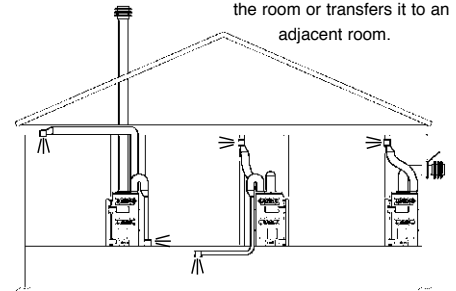

OPTIONAL REMOTE HEAT KIT

Optional Remote Heat Kit, with Variable-Speed Fan, controls heat flow from your Town & Country Fireplace to the room or transfers it to an adjacent room.