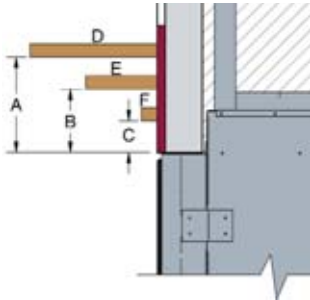

TC36 & TOWN & COUNTRY FIREPLACES TC36 Arch

MANTEL CLEARANCES

REF.	* MANTEL CLEARANCE	REF.	** MANTEL DEPTH
A	9"	D	12"
B	6"	E	6 3/4"
C	3"	F	1 1/2"