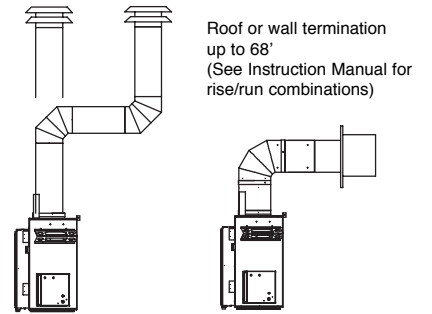

TOWN & COUNTRY VENTING