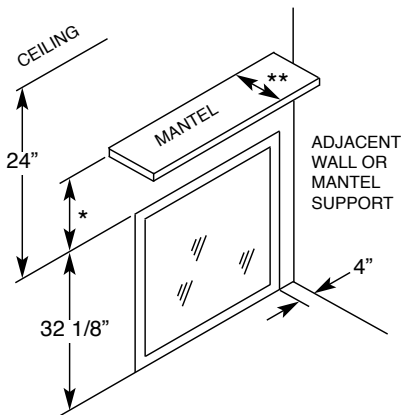

Canada ENERGUIDE Look for the EnerGuide Gas Fireplace Energy Efficiency Rating in this brochure Based on CSA F4.1-02	BTU INPUT	NG	LP	
	HIGH	47,000	47,000	
LOW	35,000	35,000		
EnerGuide Rating	23.31%	23.31%