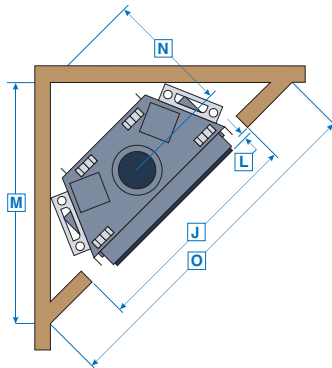

APPLIANCE DIMENSIONS AND MINIMUM COMBUSTIBLE FRAMING DIMENSIONS

APPLIANCE DIMENSIONS

A	25 3/4"	65.41 cm
B	37 1/2"	95.25 cm
C	47 1/8"	105.10 cm
D	24 3/16"	61.44 cm
E	12 11/16"	32.23 cm
F	11 1/2"	29.21 cm
G	32 3/16"	81.76 cm
H	36 1/8"	91.76 cm
I	47 13/16"	121.44 cm

MINIMUM COMBUSTIBLE FRAMING DIMENSIONS

J	48"	121.92 cm
K	23 3/8"	59.37 cm
L	3/4"	1.91 cm
M	54 1/2"	138.43 cm
N	27 3/8"	69.53 cm
O	77 1/8"	195.90 cm
P	48 1/4"	122.56 cm

Town & Country's comprehensive Warranty assures you of a lifetime of warmth and pleasure