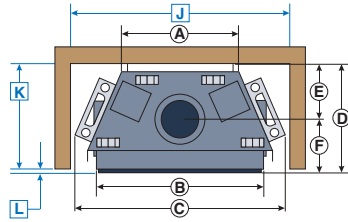

APPLIANCE DIMENSIONS AND MINIMUM COMBUSTIBLE FRAMING DIMENSIONS

APPLIANCE DIMENSIONS

A	25 3/4"	65.41 cm
B	37 1/2"	95.25 cm
C	47 1/8"	105.10 cm
D	24 3/16"	61.44 cm
E	12 11/16"	32.23 cm
F	11 1/2"	29.21 cm
G	32 3/16"	81.76 cm
H	36 1/8"	91.76 cm
I	47 13/16"	121.44 cm

MINIMUM COMBUSTIBLE FRAMING DIMENSIONS

J	48"	121.92 cm
K	23 3/8"	59.37 cm
L	3/4"	1.91 cm
M	54 1/2"	138.43 cm
N	27 3/8"	69.53 cm
O	77 1/8"	195.90 cm
P	48 1/4"	122.56 cm