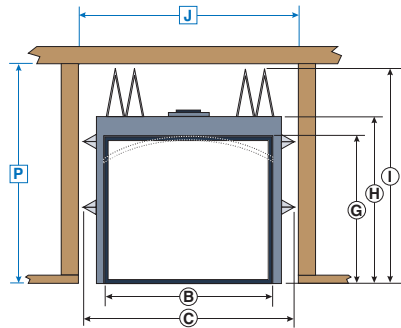

APPLIANCE DIMENSIONS AND MINIMUM COMBUSTIBLE FRAMING DIMENSIONS

APPLIANCE DIMENSIONS

A	25 3/4"	65.41 cm
B	37 1/2"	95.25 cm
C	47 1/8"	105.10 cm
D	24 3/16"	61.44 cm
E	12 11/16"	32.23 cm
F	11 1/2"	29.21 cm
G	32 3/16"	81.76 cm
H	36 1/8"	91.76 cm
I	47 13/16"	121.44 cm

MINIMUM COMBUSTIBLE FRAMING DIMENSIONS

J	48"	121.92 cm
K	23 3/8"	59.37 cm
L	3/4"	1.91 cm
M	54 1/2"	138.43 cm
N	27 3/8"	69.53 cm
O	77 1/8"	195.90 cm
P	48 1/4"	122.56 cm

Town & Country's comprehensive Warranty assures you of a lifetime of warmth and pleasure