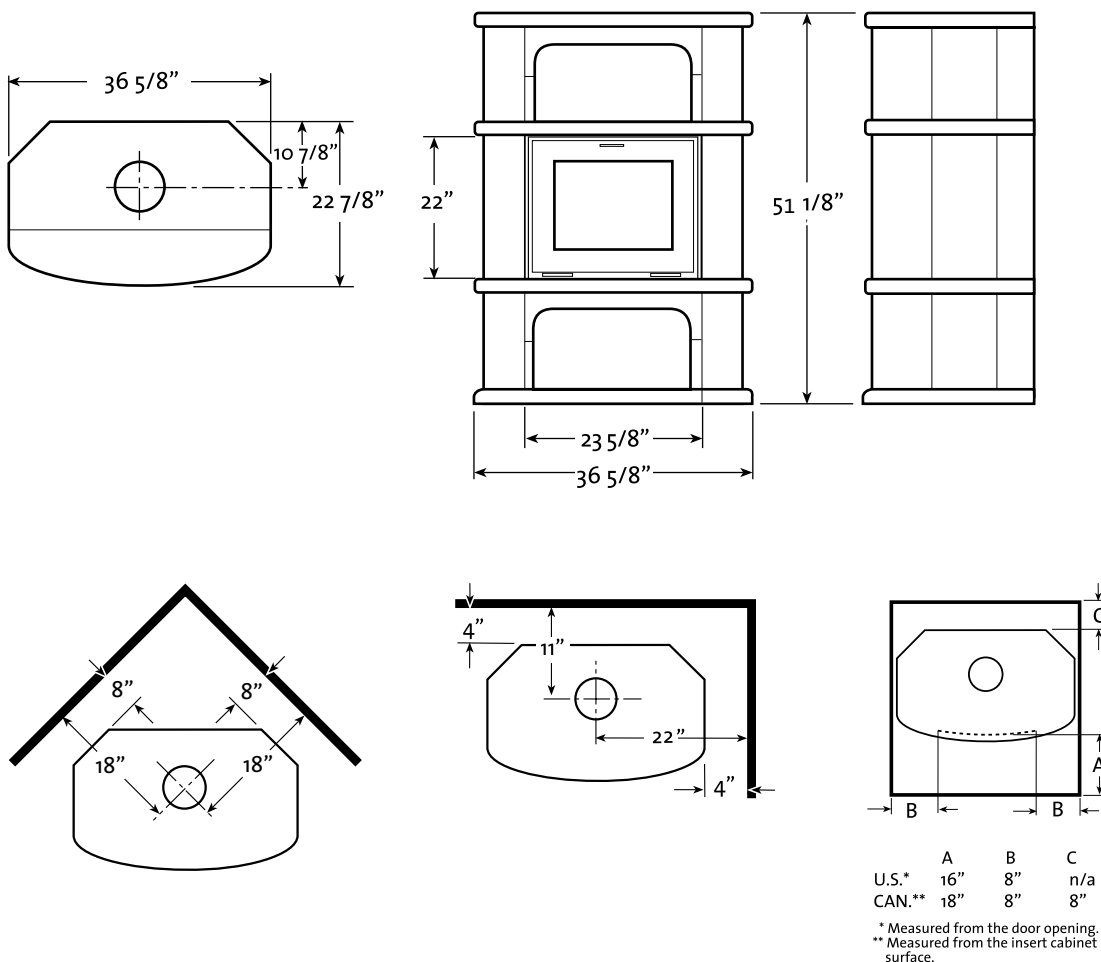

Options

- Choice of Black or Gray DSA 4

Scan constantly works to improve its products as far as this is possible. We reserve the right to make technical changes and change of colours and accessories without prior notice. We would like to draw your attention to the fact that the wood burning stove in this flyer is shown with extra accessories. See also www.scan.dk