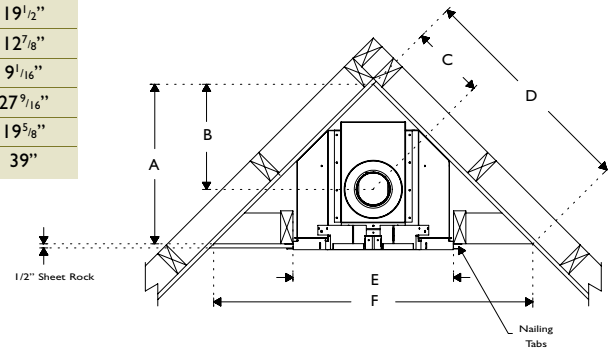

Combine classic good looks with the ultimate in flexibility with the **Marquis Collection**.

ZERO CLEARANCE DIRECT VENT GAS FIREPLACE

Corner Framing Dimensions (inches)

MQ19ZDV

A	19 1/2"
B	12 7/8"
C	9 1/16"
D	27 9/16"
E	19 5/8"
F	39"

Top Flue Model	Height		Front Width		Depth	
	Actual	Framing	Actual	Framing	Actual	Framing
MQ19ZDV	32 7/8"	33"	19 3/8"	19 5/8"	15 5/8"	15"

Top Flue Model	Width	Height
VIEWING AREA		
MQ19ZDV	13 7/8"	18 3/8"