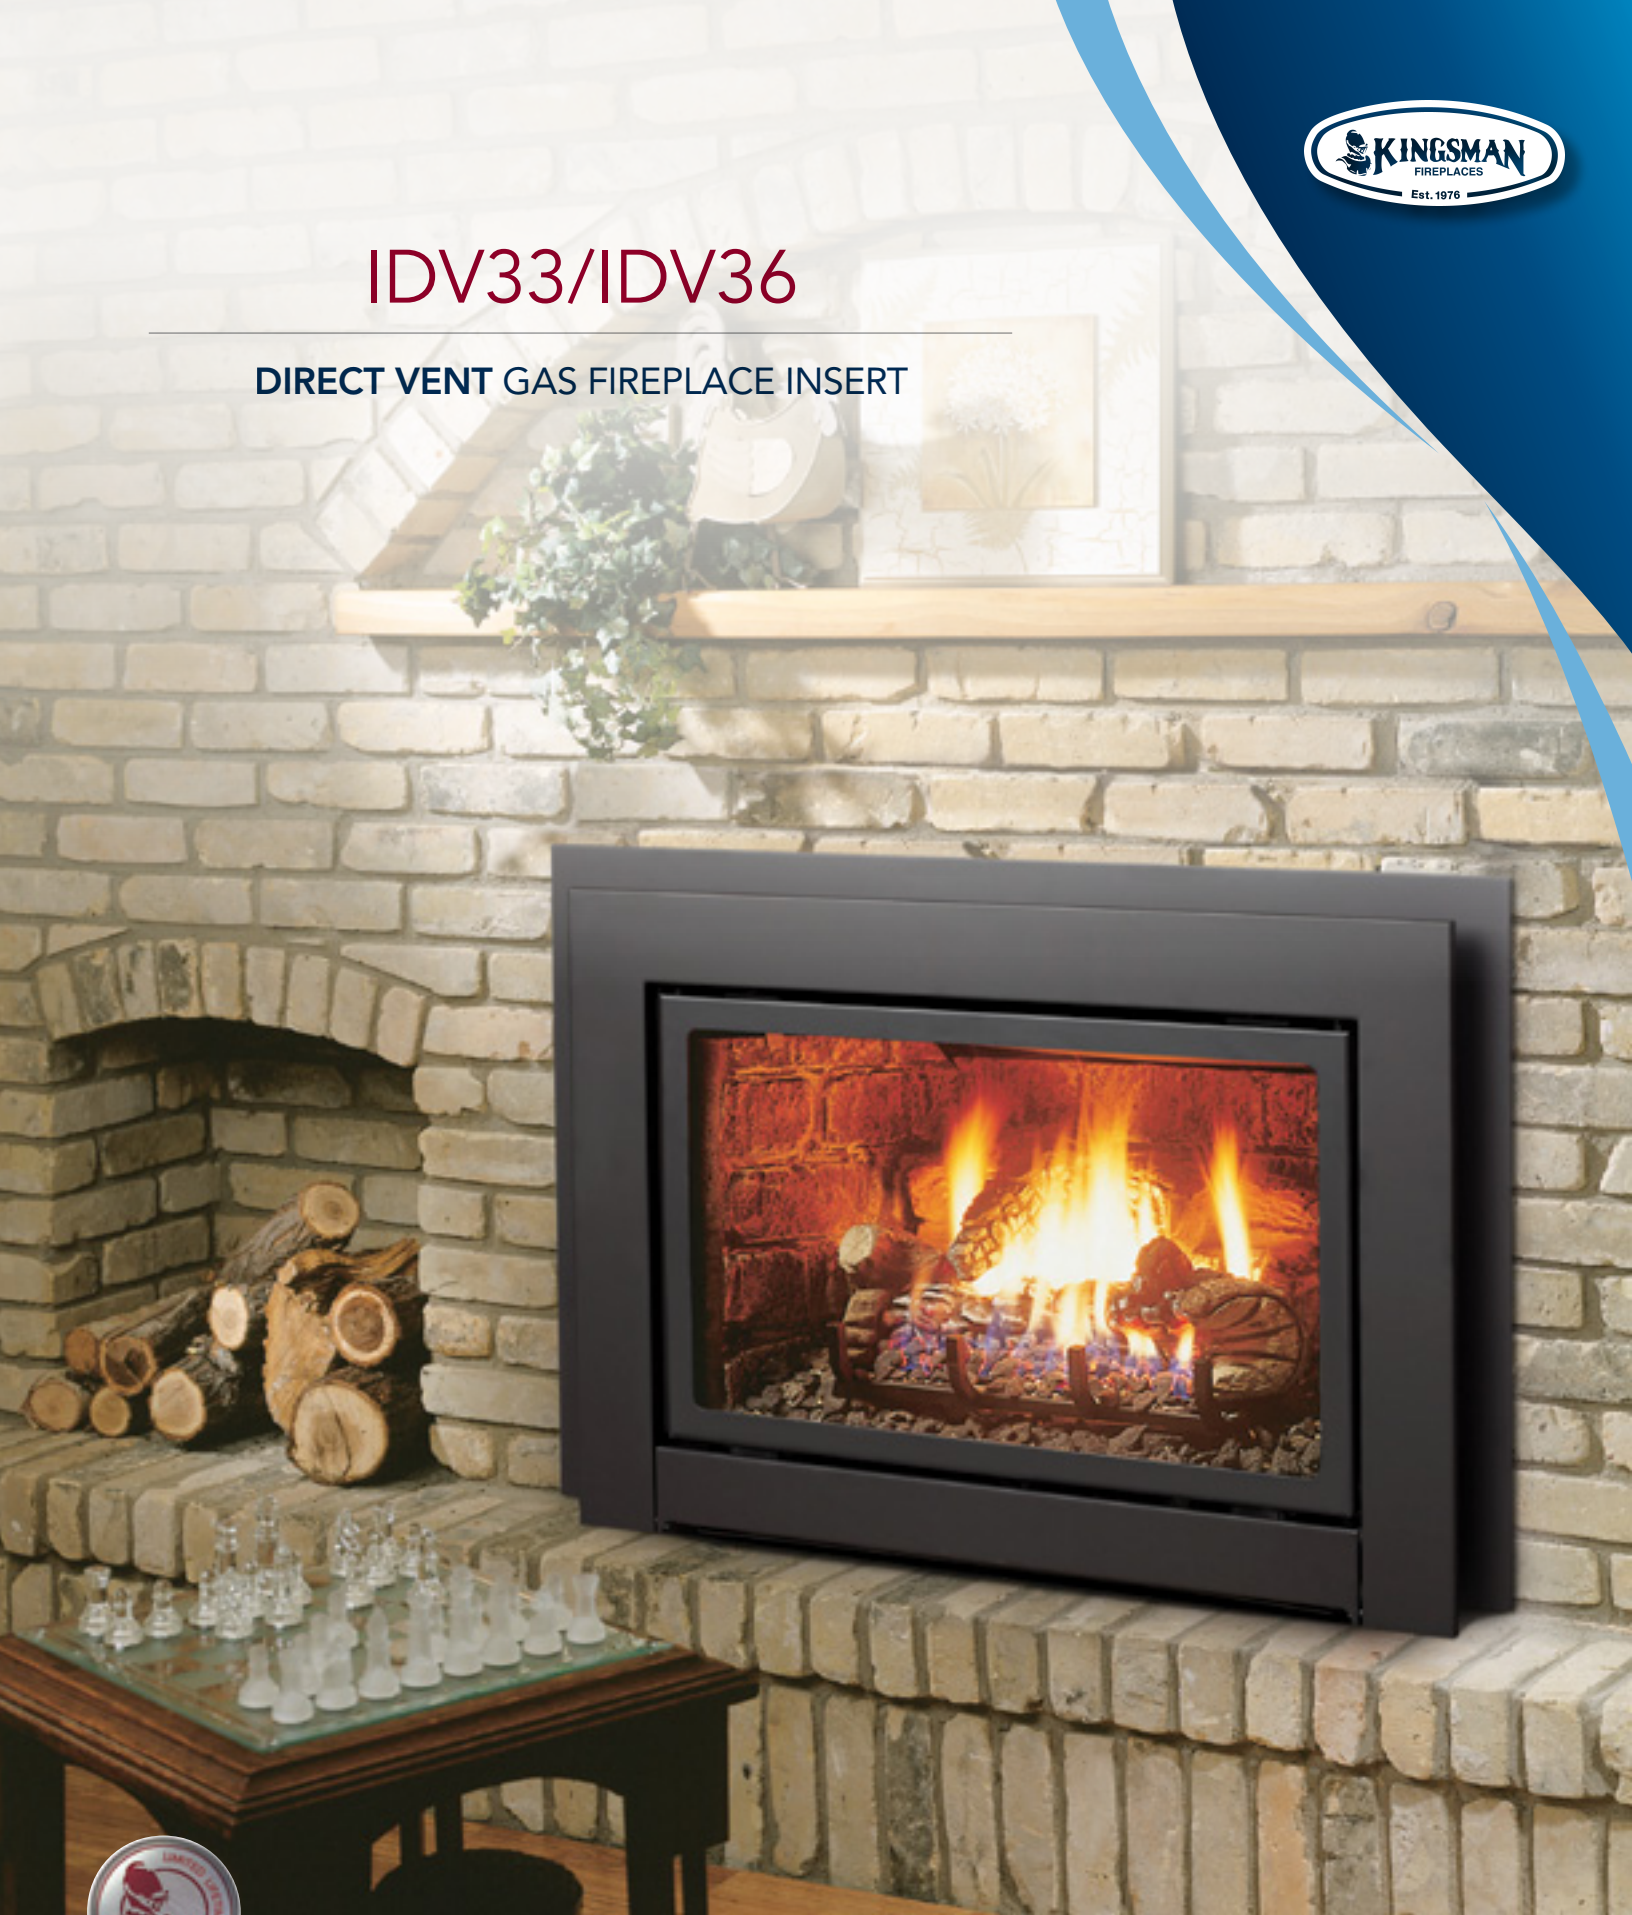

# IDV33/IDV36

DIRECT VENT GAS FIREPLACE INSERT

The Ultimate in Design, Engineering & Quality

This unit illustrated is a IDV33LP Direct Vent Fireplace Insert – Propane, LOGF35 Log Set – Fibre Split Oak, I33CVBL Clean View Kit – Black, I33SS1BL Surround for Clean View – Black, IDV33RL Refractory Brick Liner.

# Convert your wood burning fireplace to gas, for a new standard of warmth, beauty, safety and convenience.

<b>MODEL</b>	IDV33N / IDV36N	IDV33LP / IDV36LP
<b>FUEL</b>	NATURAL	PROPANE
<b>INPUT</b>	31,000 / 34,250 BTU	28,500 / 30,000 BTU
<b>LOW</b>	20,900 / 24,000 BTU	23,100 / 22,840 BTU
<b>OUTPUT</b>	23,250 / 25,688 BTU	21,375 / 22,500 BTU
<b>EFFICIENCY</b>	75%	75%
<b>FE (P.4.1-02)</b>	57.4% / 58.4%	57.9% / 59.9%

## STANDARD FEATURES\*

- Dual Burner with glowing embers
- Millivolt valve system allows operation during power failure with Hi-Low heat and flame adjustment
- Matchless Piezo Ignition
- Decorative Ash Bed
- Log Set - Fibre Split Oak\*
- Ceramic Glass
- On/Off Rocker switch
- Heat activated blower with variable speed control
- Bedroom and bed sitting room approval
- Mobile home, bedroom and bed sitting room approval