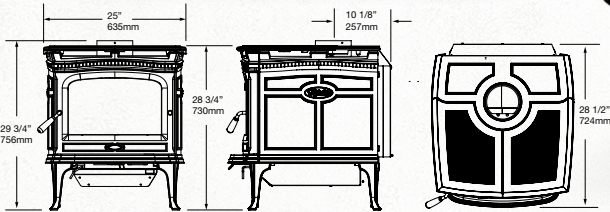

CATALYTIC-FREE TECHNOLOGY

☒ MORE DURABLE

☒ MORE RELIABLE

☒ EASIER TO OPERATE

EPA 2020
CERTIFIED

2
GRAMS
PER
HOUR
OR LESS

STANDARD FEATURES

- EPA 2020 Certified
- Reliable, Durable Catalytic-Free Technology
- Extended Burn Technology (EBT)
- Air wash system for super clean ceramic glass
- Floating Firebox for extended stove life
- 304 Stainless Steel Baffle, insulation cover, rails and flame shield
- Boost air for easy lighting
- Single lever air control
- Easy to use ash disposal system
- Swing out food warming shelves
- Concealed cooktop fits 6" x 13" pan
- Inside and outside combustion air capable
- Fits close wall clearances without heat shields
- Mobile Home approved

PERFORMANCE OPTIONS

- 160 cfm Temperature-Actuated Variable-Speed Blower

DESIGN OPTIONS

- T5: Metallic black cast iron finish
- T5 Classic: Majolica, Antique White (limited availability) and Sunset Red porcelain enamel finish

AIR WASH
A SYSTEM BY PACIFIC ENERGY

BAFFLE SYSTEM

CAST IRON OVER STEEL

EBT EXTENDED BURN
TECHNOLOGY

FLOATING FIREBOX

KNIFE EDGE DOOR

SELF SEALING ASH DUMP

SINGLE LEVER
AIR CONTROL

WWW.PACIFICENERGY.NET

For reference only. Installations should be based on installation manuals. Specifications subject to change.