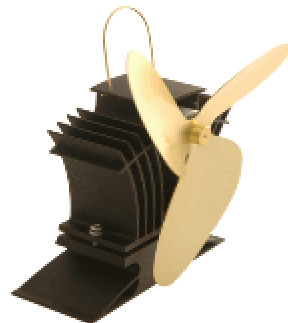

Caframo's Ecofan for gas stoves

Ecofan fit for gas stoves

Yet another new, innovative item at Northwest Stoves is Caframo's Ecofan 806 GS, for use with gas stoves. The 806 GS operates between 65 and 150 degrees Celsius (150 to 300 degrees Fahrenheit). It continues to circulate the air even when the power is off with silent operation.